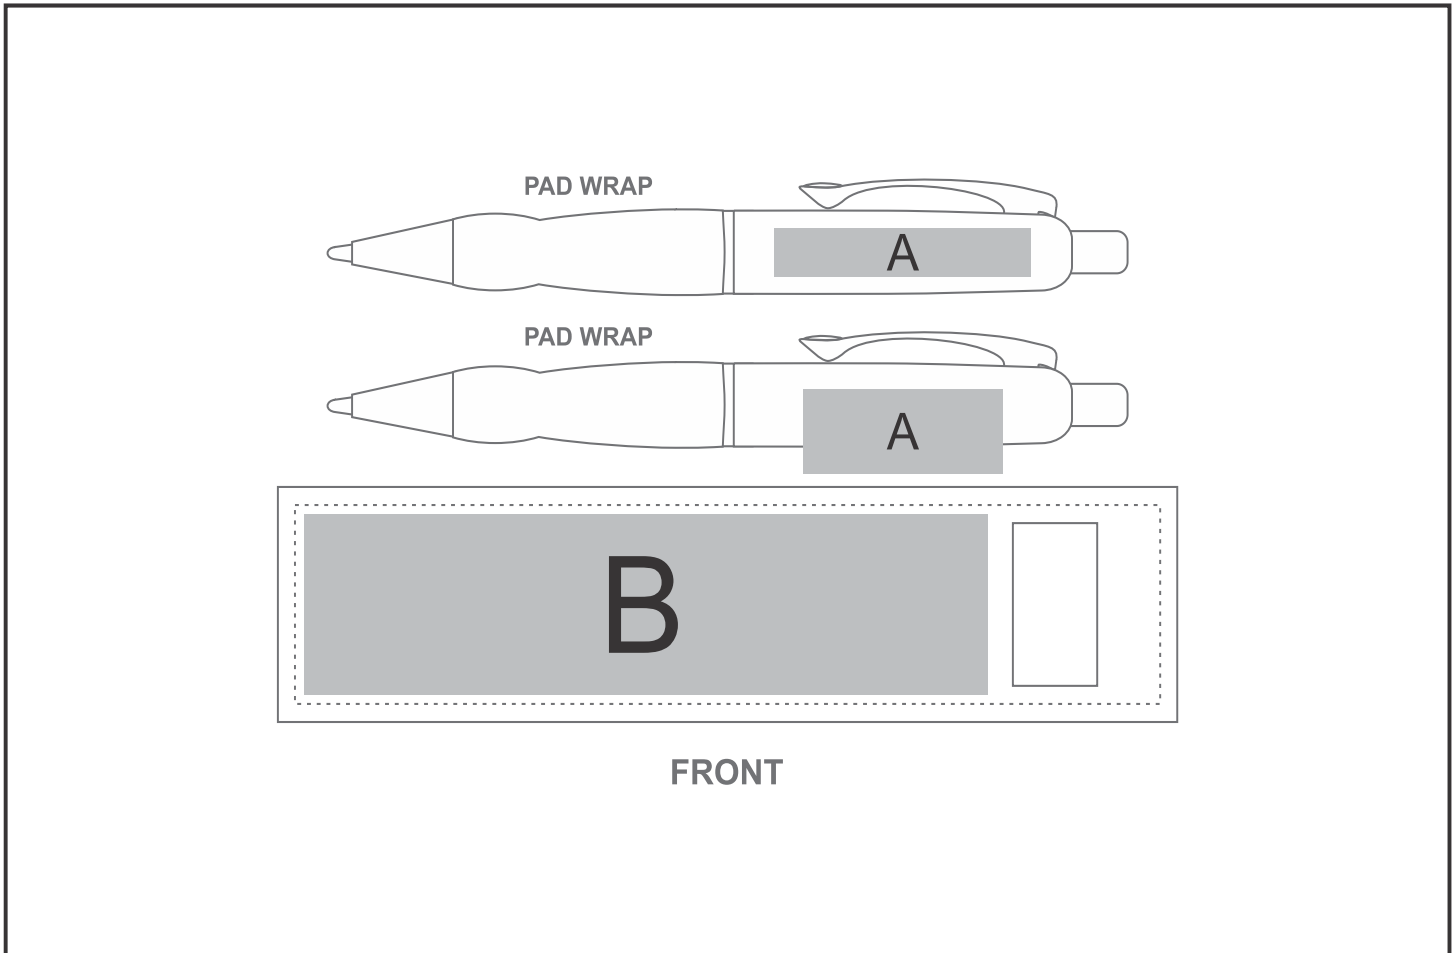

GP-AL-36-B

Altitude Turbo Tide Ball Pen in Felt Pouch

Need to know:

- Includes 1-Colour, 1-Position Pad Print on Pen(setup fee applies)

- Can not guarantee 100% straightness due to stitching on Pouch.

- Texture of Item will affect the quality of Screen Print.

Branding Options:

Position	Branding Method (Branding Code)	No. of Colours	Dimension
A	Pad Printing (PC)	4 Colours	45mm wide x 6mm high
A	Pad Wrap (PW)	1 Colour	35mm wide x 14mm high
B	Screen Print (SA)	1 Colour	120mm wide x 30mm high